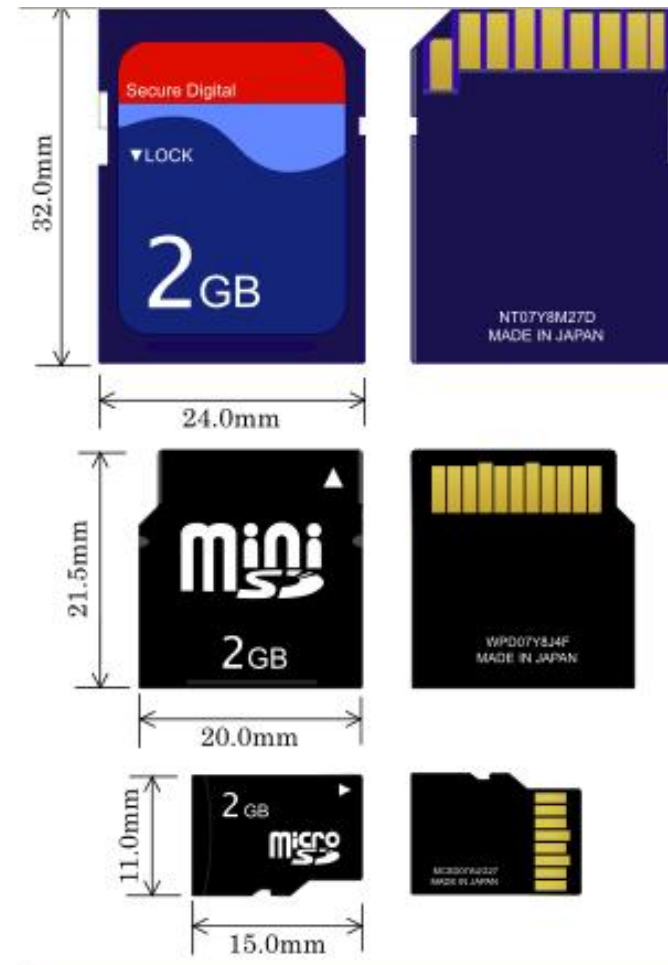

Brickcom Application

What is SD Storage ?

❖ Secure Digital (SD) is a non-volatile memory card format developed by Panasonic, SanDisk, and Toshiba for use in portable devices. Currently it is widely used in digital cameras, digital camcorders, handheld computers, PDAs, media players, mobile phones, GPS receivers, and video games. Standard SD card capacities range from 1 MB to 4 GB. The capacity range for high capacity SDHC cards overlap, beginning at 4 GB but reaching as high as 32 GB as of mid-2009.

- Refer as Wiki, http://en.wikipedia.org/wiki/Secure_Digital#SD_and_SDHC_compatibility_issues

Why to use SD Storage ?

- ❖ Secure Digital cards are ubiquitous in consumer electronic devices, and have become the dominant means of storing several gigabytes of data in a small size. Devices such as netbooks, digital cameras, camcorders, PDAs, mobile phones, video game consoles and digital audio players as well as many others use them.
- ❖ Smaller devices tend to use MicroSD, or MiniSD rather than full sized SD cards. SD cards are not generally used in mass produced devices where only a small amount of storage is needed due to economic reasons, or where a very large amount of storage is required.
- Refer as Wiki,
http://en.wikipedia.org/wiki/Secure_Digital#SD_and_SDHC_compatibility_issues

SD Card Dimension

- SD Card
- Mini SD Card
- Micro SD Card

- Refer as Wiki,
http://en.wikipedia.org/wiki/Secure_Digital#SD_and_SDHC_compatibility_issues.

Brickcom Application

- Synchronize Date and Time first.