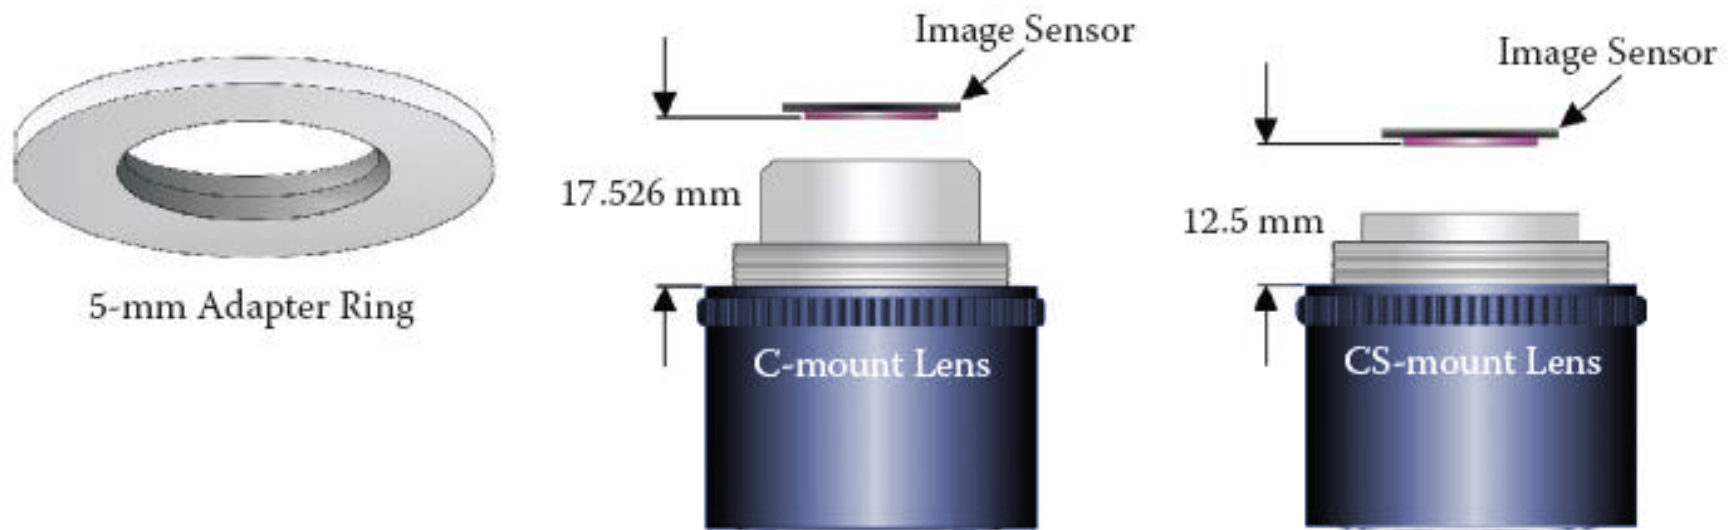

Lens mount standard

CS mount and C mount