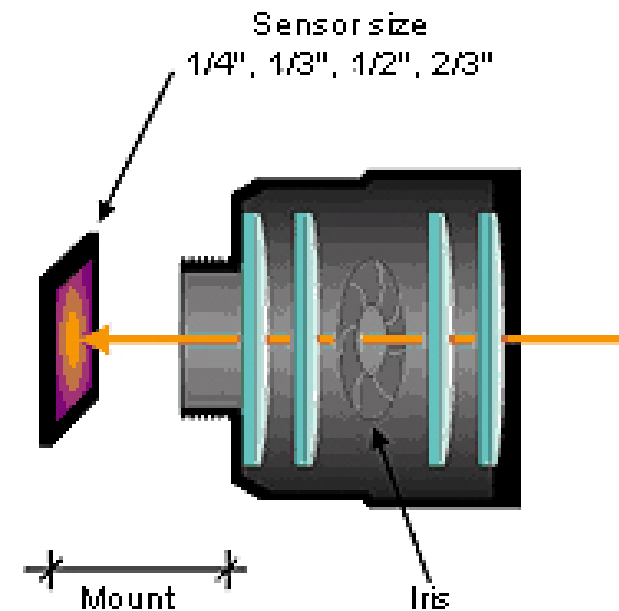

Iris

❖ Iris

Control the amount of light passing through

❖ Iris Types

- Manual Iris
- DC Iris