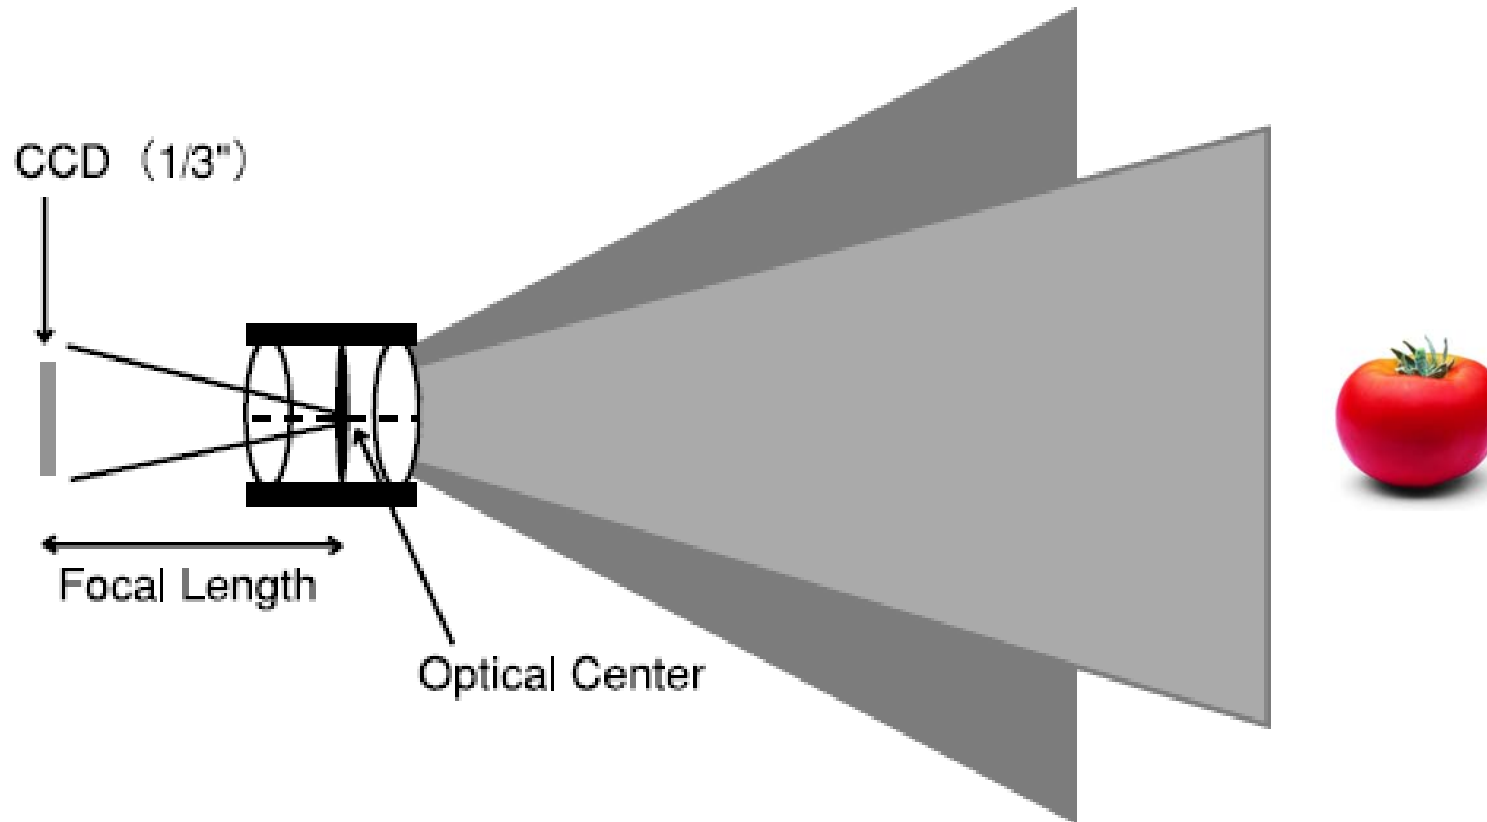

• ❖ C mount

The distance between the sensor and the lens should be 17.526mm

Lens mount standard

CS mount and C mount

CS mount and C mount

Example

Focal Length

Iris