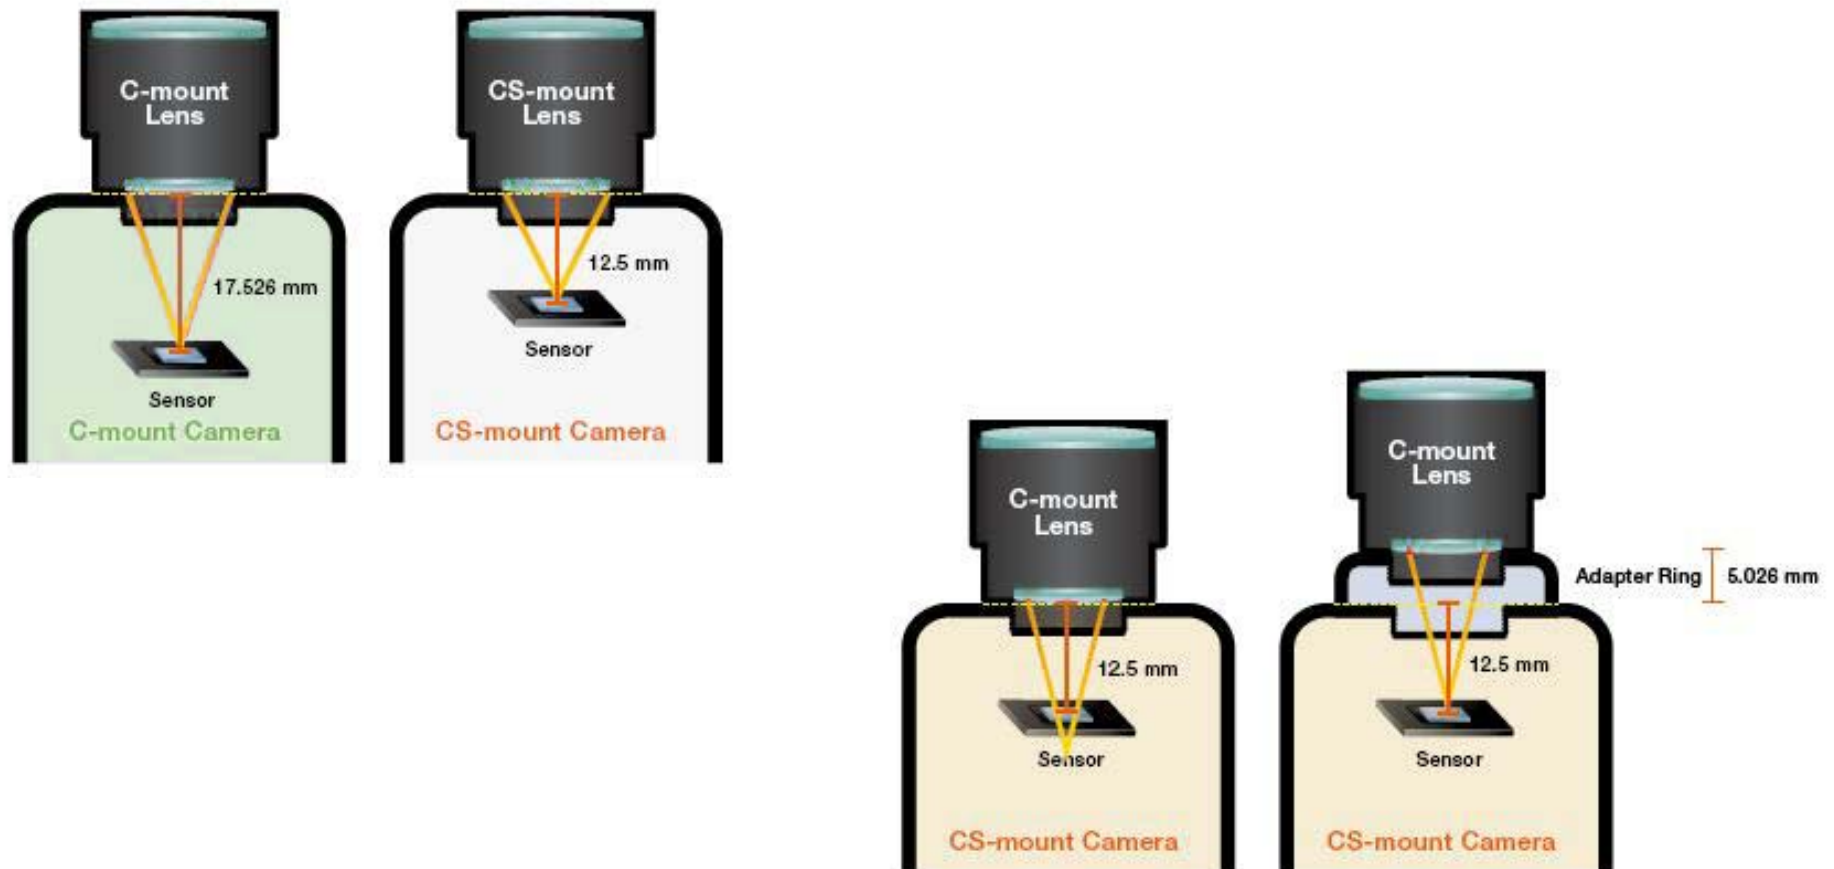

• ❖ C mount

The distance between the sensor and the lens should be 17.526mm

Lens mount standard

CS mount and C mount

CS mount and C mount

Example

Focal Length

Iris

❖ Iris

Control the amount of light passing through

❖ Iris Types

- Manual Iris
- DC Iris

F-Number

- Aperture
- F1.4, F2, F2.8, F4, F5.6, F8, F11, F16, F 22, F32

Auto Focus

Autofocus (or **AF**) is a feature of some optical systems that allows them to obtain (and in some systems to also continuously maintain) correct focus on a subject, instead of requiring the operator to adjust focus manually.