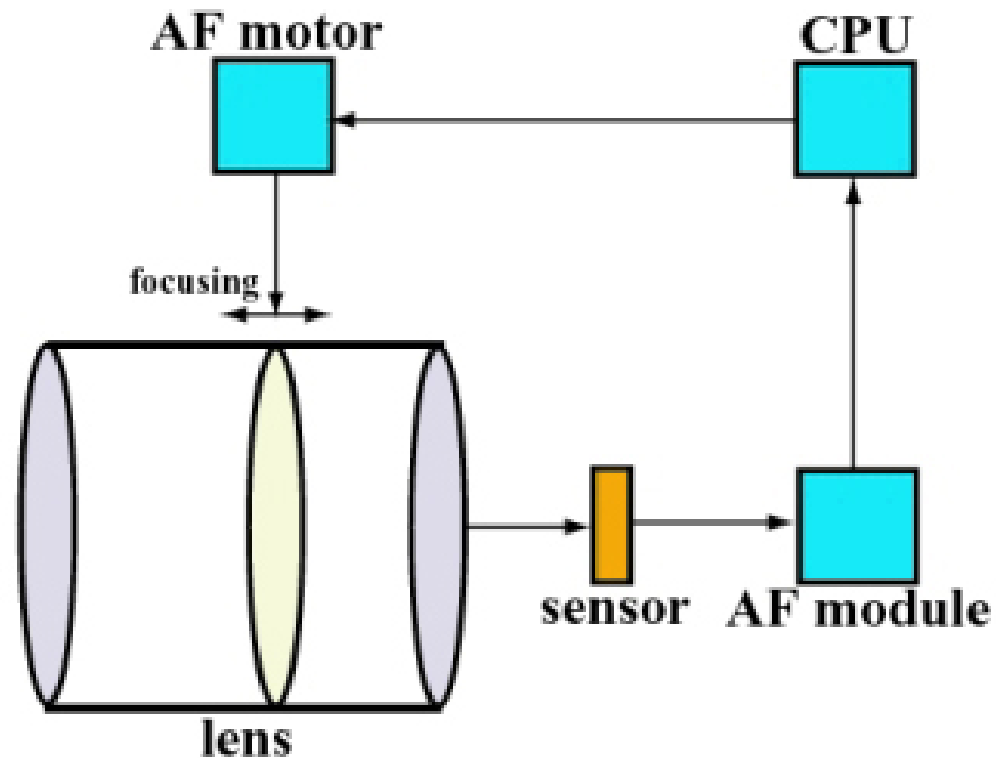

❖ Iris

Control the amount of light passing through

❖ Iris Types

- Manual Iris
- DC Iris

F-Number

- Aperture
- F1.4, F2, F2.8, F4, F5.6, F8, F11, F16, F 22, F32

Auto Focus

Autofocus (or **AF**) is a feature of some optical systems that allows them to obtain (and in some systems to also continuously maintain) correct focus on a subject, instead of requiring the operator to adjust focus manually.

Auto Focus

Auto Focus Mechanism

Auto Focus

AF-Contrast Detection Method

1. From these images, initially we (and the AF module) only see a very blurred image with very low contrast
2. As the lens moves to focus, the contrast level of the image increases.
3. When the lens settles on the highest contrast image as shown above, auto focus completes.